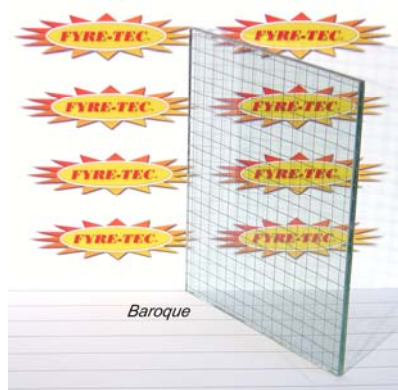

Georgian Clear (Baroque)