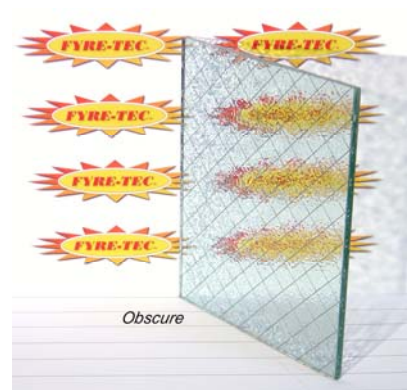

Textured (Obscure)

OPTIONAL CLEAR CERAMIC FIRE RATED GLAZINGS

Available in all Fyre-Tec UL Labeled 45-Minute 60-Minute Rated Windows

As an alternative to the standard wire glass commonly supplied for rated windows the newer clear ceramics offer unobstructed viewing, eliminating the more industrial look of wired glass. With the use of approved spacers, these products may be combined with a variety of commonly available float glasses to make up insulated glass units that are fire rated. These glazing products are also available with a safety film applied to the interior surface which will meet the requirements of CPSC 16CFR1201 (Cat I and II)