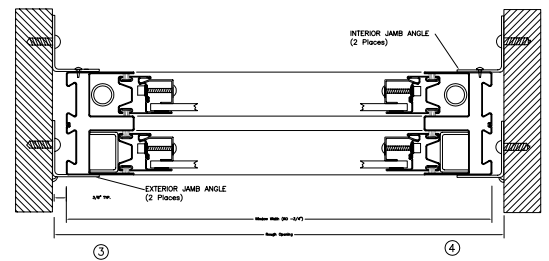

Fyre-Tec Series 925 Single Hung
45 Or 60 Minute UL Rated
Typical Exterior Elevation
(Muntins Required on Larger Sizes with Wire Glass. Optional with 60
Minute Glazing)

Fyre-Tec Series 925 Single Hung
Typical Head/Sill Section

Fyre-Tec Series 925 Single Hung
Typical Jamb Section