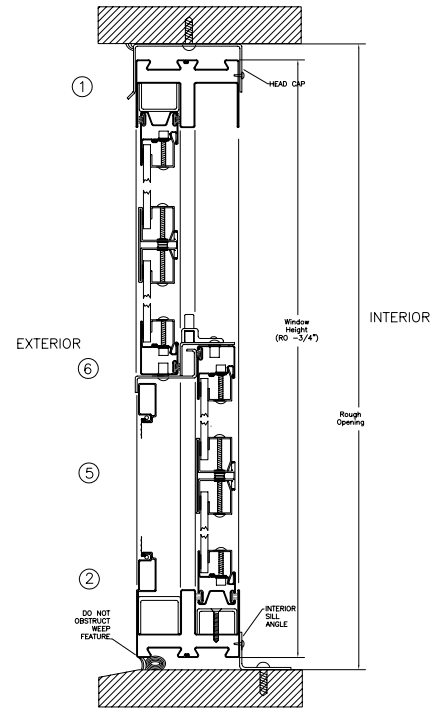

Fyre-Tec Series 925 Single Hung
45 Or 60 Minute UL Rated
Typical Exterior Elevation
(Muntins Required on Larger Sizes with Wire Glass. Optional with 60
Minute Glazing)

Fyre-Tec Series 925 Single Hung
Typical Head/Sill Section

Fyre-Tec Series 925 Single Hung
Typical Jamb Section